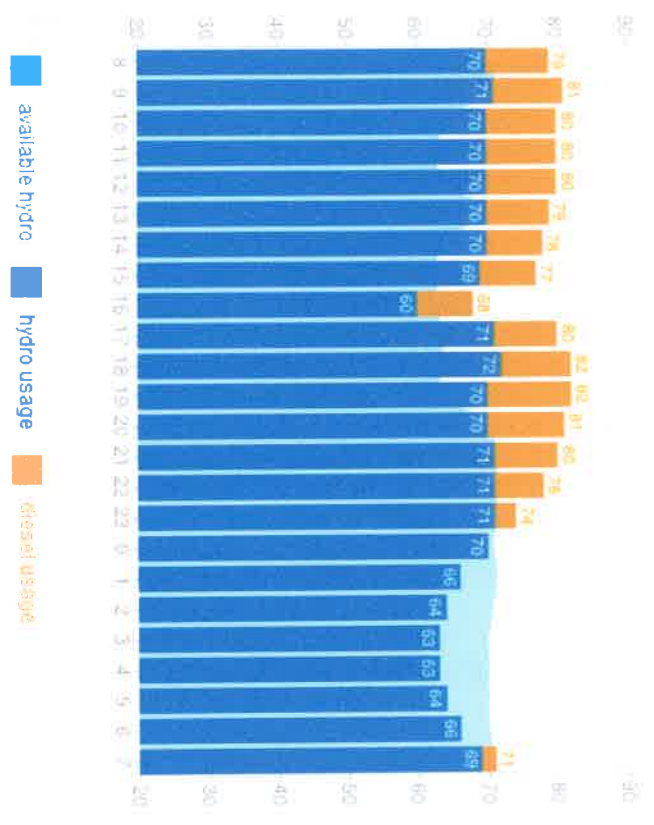

C4-6

Consumption in the past 24 hours

7:00 am Thu December 20, 2012

Hourly load consumption in MW (megawatt hours)

| | | |
|-----------------------|------------|-------------|
| YUKON UTILITIES BOARD | | |
| EXHIBIT C4-6 | | |
| DAY | ENTERED BY | DATE |
| | LE | Nov 6, 2013 |